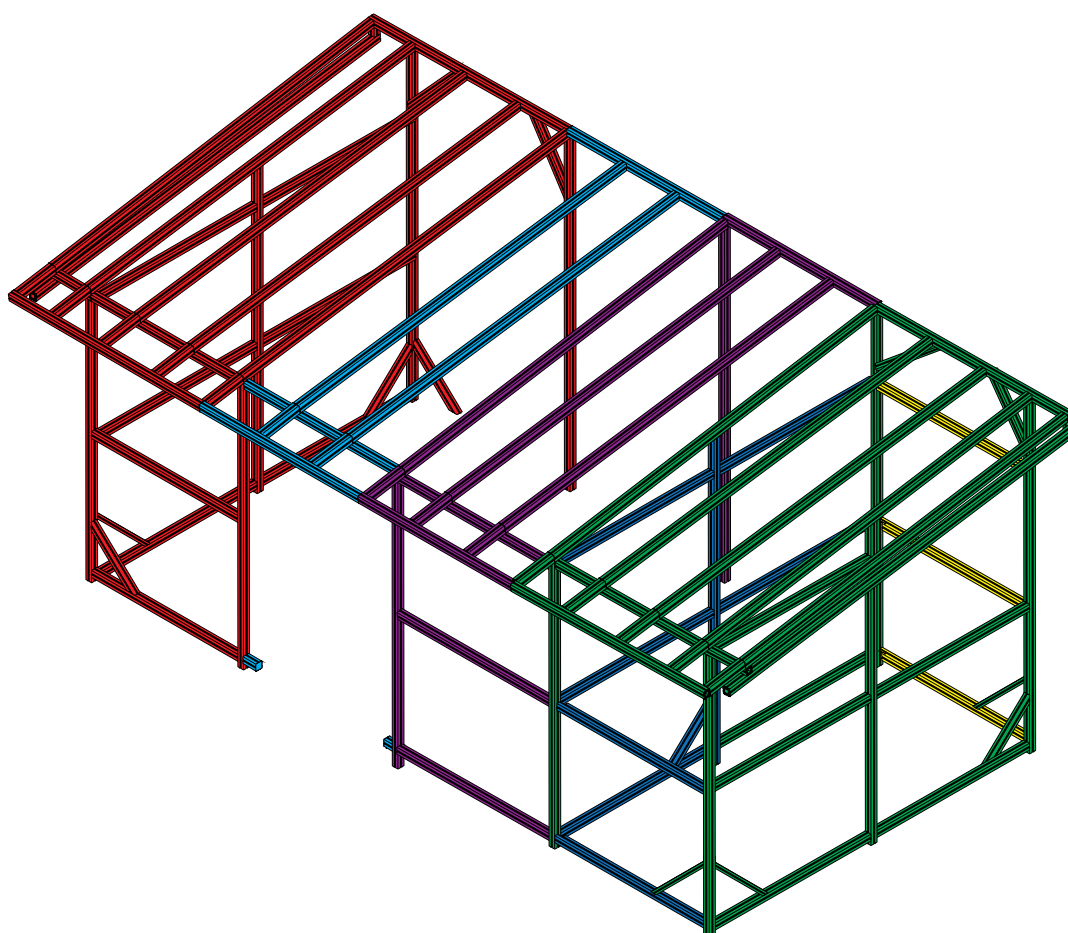

Gable section Left (standard kit)

Gable section Right (standard kit)

Center section 00 (standard kit)

Center section 01 (not included)

Partituan kit 01 (not included)

Veranda kit 01 (not included)

Assembly guide CASA

<i>Build up the - Center section 01</i>	35
<i>Build up the - Partituo kit 01</i>	43
Partituo kit - closed	46
Partituo kit - open	47
<i>Build up the - Veranda kit 01</i>	39
Standard instruction	4
Standard kit	6
CASA 480 - 600 - 720.....	8
<i>Center section 01 - not included</i>	9
<i>Partituo kit 01 - not included</i>	10
<i>Veranda kit 01 - not included</i>	11
Standard frame - Back side.....	12
Standard frame -Right side	13
Standard frame - Front	14
Standard frame - Left side	15
Standard frame - Roof.....	16
Build up the back side.....	17
Build up the - Roof	19
Build up the - Right side	21
Build up the - Front.....	22
Build up the - Left side.....	23
Placement on the floor	24
Build up the - Roof frame	26
Ventilation frame	34