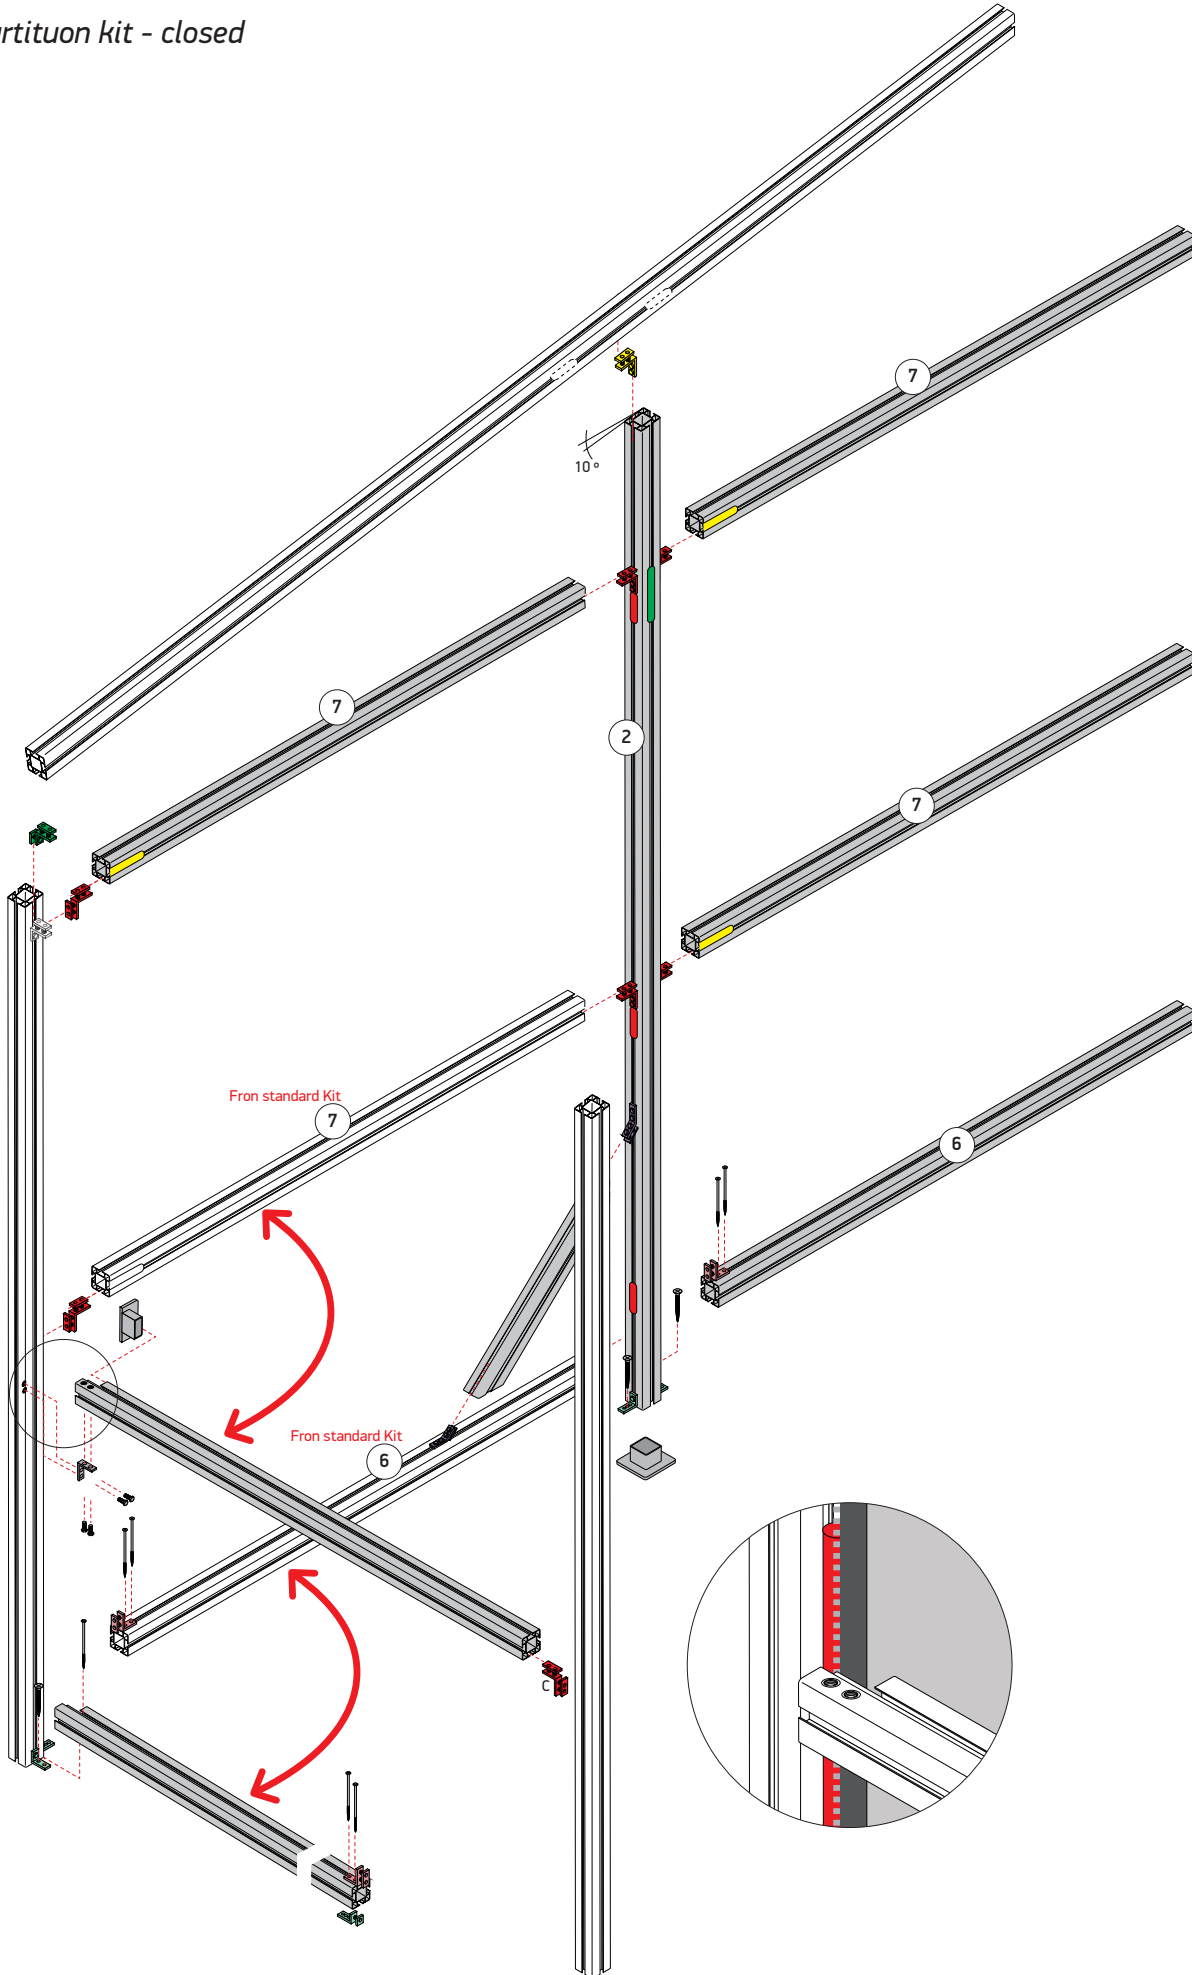

2	236 cm		
6	116 cm		
7	116 cm		
15	51 cm		
19	116 cm		
20	116 cm		

A	1	
B	1	
B2	1	
B9	4	
C	9	
CS	1	
C2		
D	4	
Screw 4,5x80	2	
Screw 4,5x120	4	
EndCap	8	
EndCap	1	
Profil	1	

Partituo kit - closed