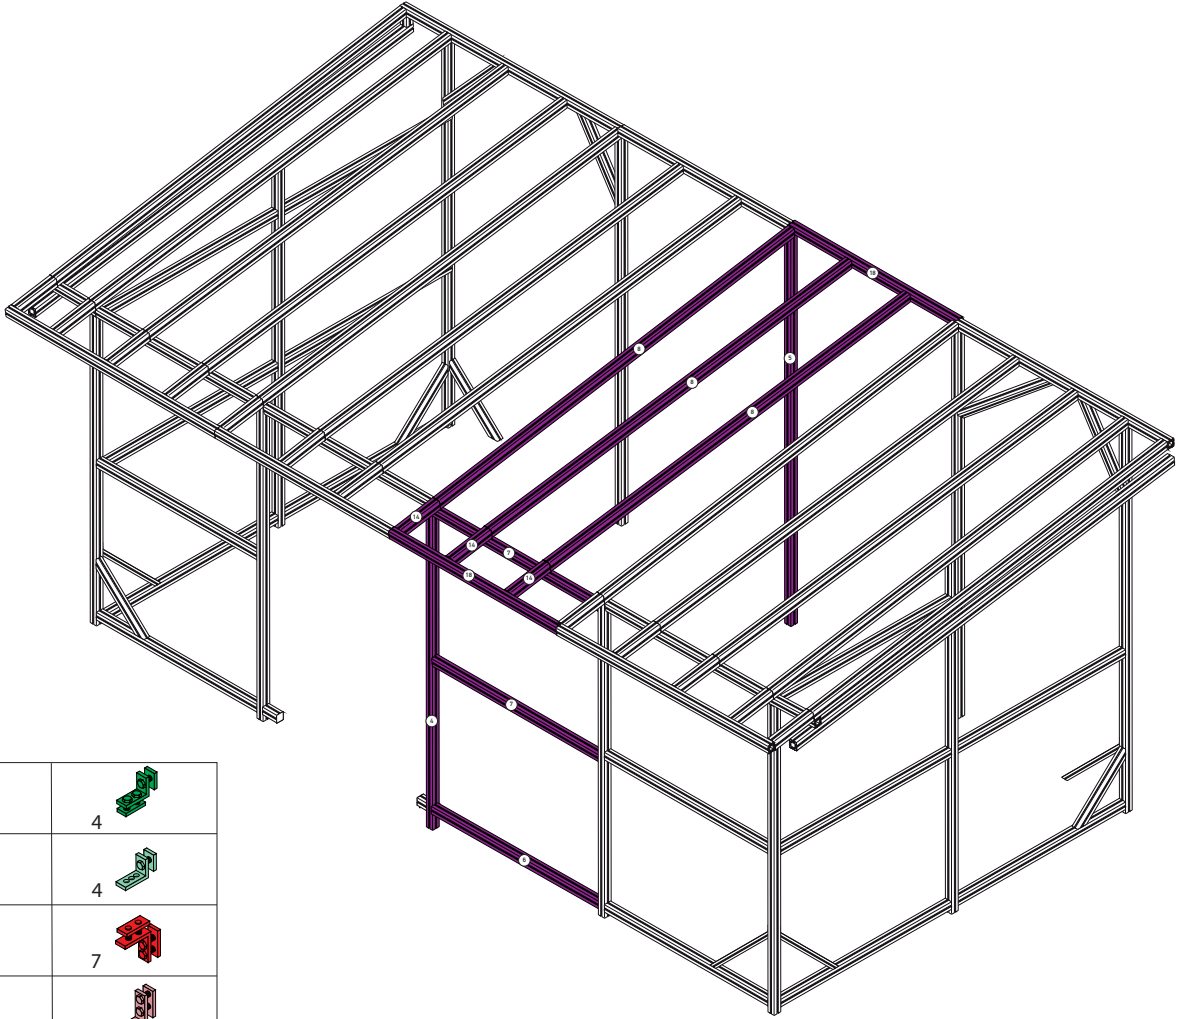

Center section 01 - not included

B	4	
B9	4	
C	7	
C2	4	
E	3	
F	3	
Screw 4,5x80	4	
Screw 4,5x120	8	
EndCap	2	
Lock		

4	213 cm		
5	258 cm		
6	116 cm		
7	116 cm		
8	246 cm		
14	26 cm