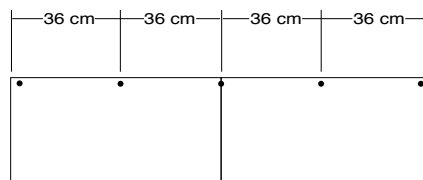

1
Hjulafdækning
Wheel Arch Cover
 Standard

G10-G19
 Enkel hjulklap
 Single wheel arch cover

G20-G23
 Dobbelt hjulklap
 Double wheel arch cover
 -

2
Understykke
Draught Skirt
 Standard

G	10/12	13	14	16	18/19	20	21	22	23
L (cm)	350	400	450	480	550	600	650	700	750